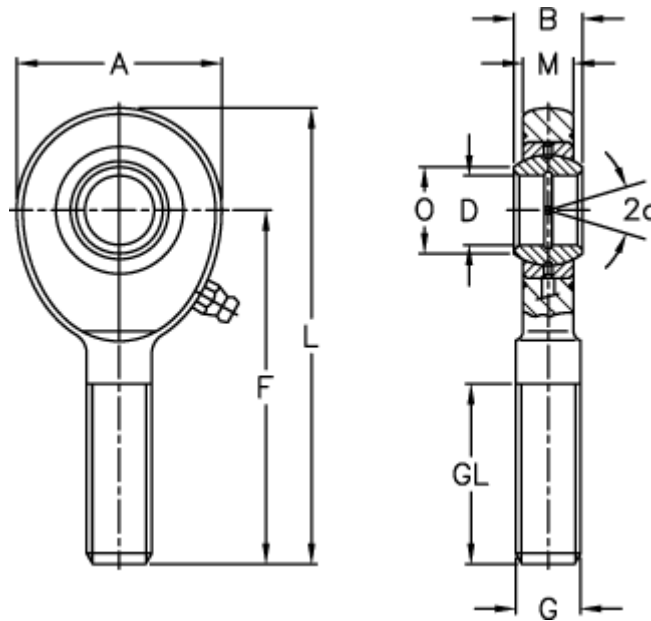

Data Sheet

Article number: 03462060
Description: Fluro Rod end EA 60
Note: 60

Measures

A	= 135	L	= 277.5
a (degrees)	= 6	M	= 38
B	= 44	O	= 66.8
D	= 60	Static drive kN	= 497
Dynamic drive (kN)	= 245	Weight	= 5900
F	= 210		
g	= M52x3		
GL	= 115		